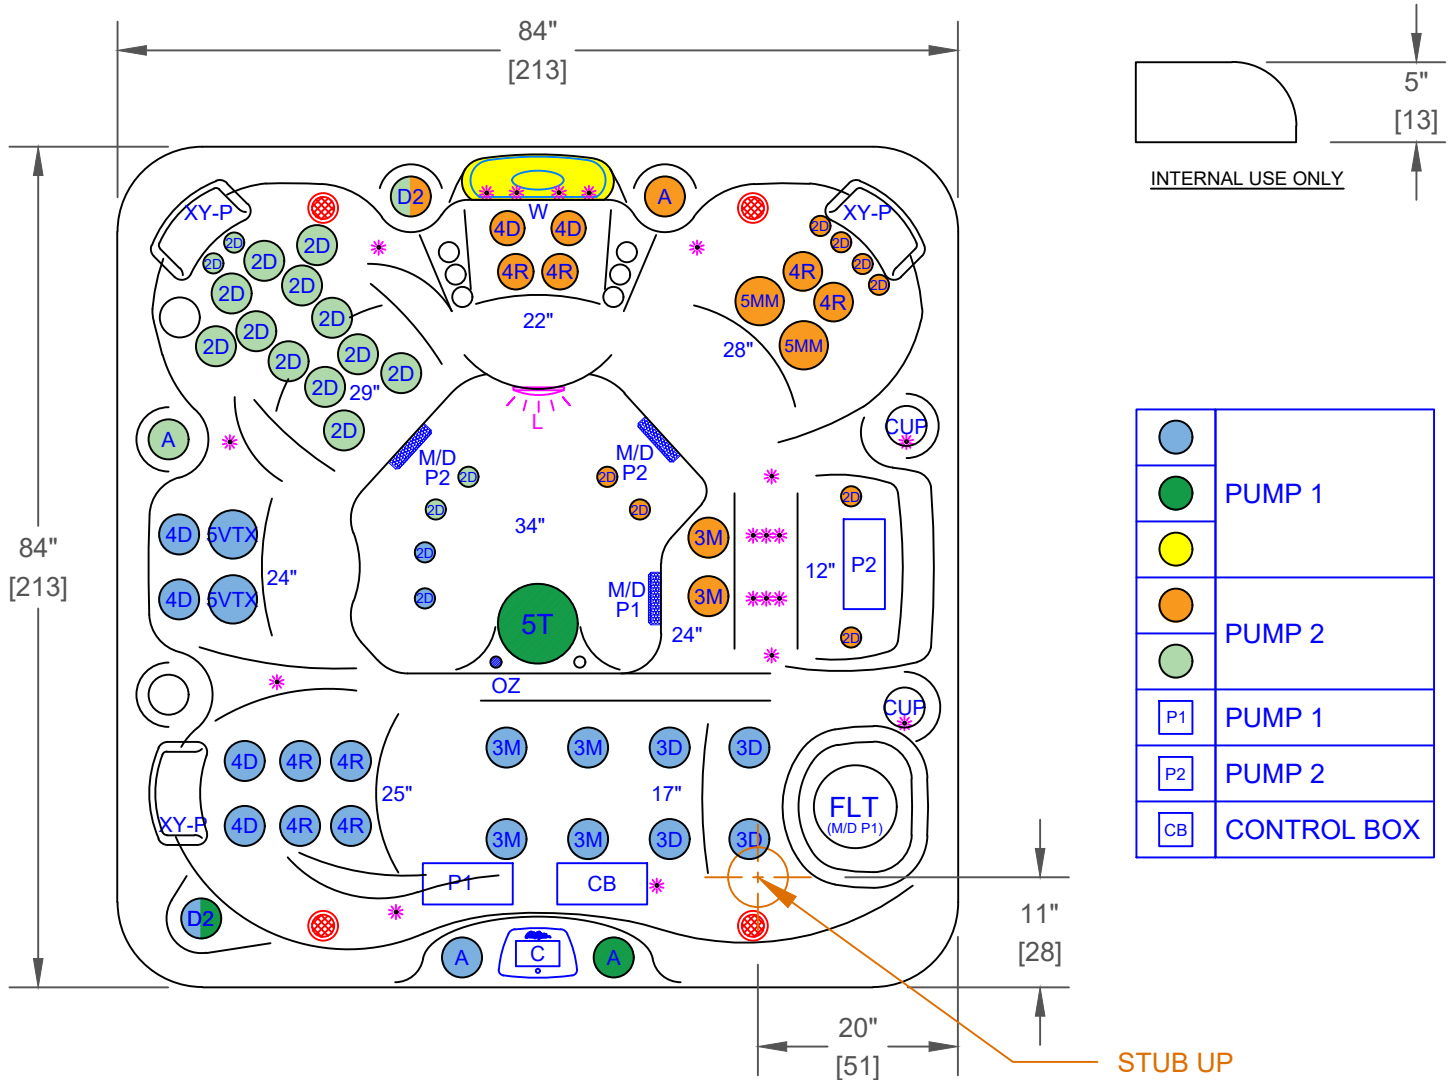

### EC-755L - LEGEND

SYMB.	DESCRIPTION	PART NUMBER	QTY.
2D	2" CLUSTER STORM DIRECTIONAL VELOCITY	PLUCS2441009S-CDCL	26
3D	3" MINI STORM DIRECTIONAL VELOCITY	PLUCS2442009S-CDCL	4
3M	3" MINI STORM MESSAGE DIRECTIONAL VELOCITY	PLUCS2442059S-CDCL	6
4D	4" POLY STORM DIRECTIONAL VELOCITY	PLUCS2443009S-CDCL	6
4R	4" POLY STORM ROTO VELOCITY	PLUCS2443029S-CDCL	8
5MM	5" POWER STORM MULTI MESSAGE VELOCITY	PLUCS2444059S-CDCL	2
5VTX	5" POWER STORM TRI DIRECTIONAL VELOCITY	PLUCS2444019S-CDCL	2
5T	5" ADJUSTABLE WHIRLPOOL VELOCITY WITH VALVE	PLUCS2394009S-CDCL	1
D2	VELOCITY 2" WATER DIVERTER VALVE	PLUCS6053309-CDCL	2
A	VELOCITY AIR CONTROL VALVE	PLUCS6603709-CDCL	4
W	LED WATERFALL		1
FLT	75 SQ. FT. BIO-CLEAN FILTER WITH ULTRAWAIR		1
M/D	MAIN DRAIN	PLU644-5219-CDCL V	3
XY-P	TEXTURED Y-PILLOW		3
C	CAL SPAS TOUCH 2		1
OZ	PURE SILK OZONATOR WITH MAZZIE INJECTOR AND MIXING CHAMBER		1
L	5" MULTI COLORED LED LIGHT		1
*	PERIMETER LED LIGHTING		1
-	WIFI - CAL CONNECT		1
-	PURE CURE UV PURIFICATION SYSTEM		1
P1, P2	HIGH PERFORMANCE PUMP 6.0 BHP		2
CB	CONTROL BOX WHISPER HOT™ HEATING SYSTEM		1
CUP	LED CUP HOLDER		2

PROPRIETARY AND CONFIDENTIAL THE INFORMATION CONTAINED IN THIS DRAWING IS THE SOLE PROPERTY OF CAL SPAS. ANY REPRODUCTION IN PART OR AS A WHOLE WITHOUT THE WRITTEN PERMISSION OF CAL SPAS IS PROHIBITED.		 CAL SPAS INC. 1462 EAST NINTH STREET, POMONA, CA 91766	
SPECIFICATIONS		TITLE	JET LAYOUT - STD
DIMENSION (in)	84"x84"x40-1/2"	LINE	ESCAPE
DIMENSION (cm)	213x213x100	MODEL	2025 SPA LINE COSTA
DRY WEIGHT	800 LBS [363 Kg]	NUM	EC-755L
FILLED WEIGHT	4340 LBS [1969 Kg]	DWG NO.	CS002632
WATER CAP.	425 GAL [1609 L]	SCALE	NTS
		REV	A
		SHEET 1 OF 1	